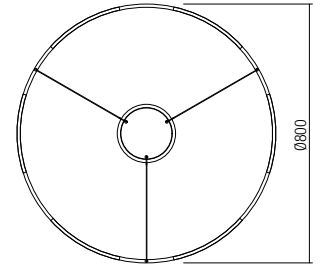

01-3174 Sand White
01-3175 Matt Gold
01-3176 Sand Black
SMD LED · 45W
3000K · CRI 80
LED flux: 4950 lm
Luminaire flux: 2700 lm