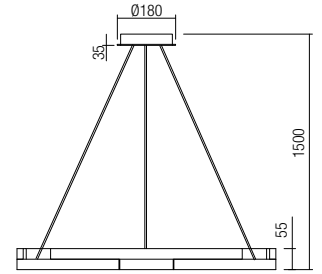

01-3174 Sand White
01-3175 Matt Gold
01-3176 Sand Black
SMD LED · 45W
3000K · CRI 80
LED flux: 4950 lm
Luminaire flux: 2700 lm