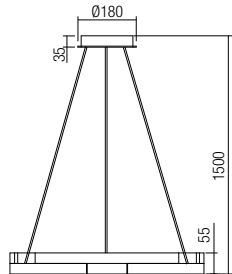

01-3171 Sand White
01-3172 Matt Gold
01-3173 Sand Black
SMD LED · 36W
3000K · CRI 80
LED flux: 4350 lm
Luminaire flux: 2160 lm